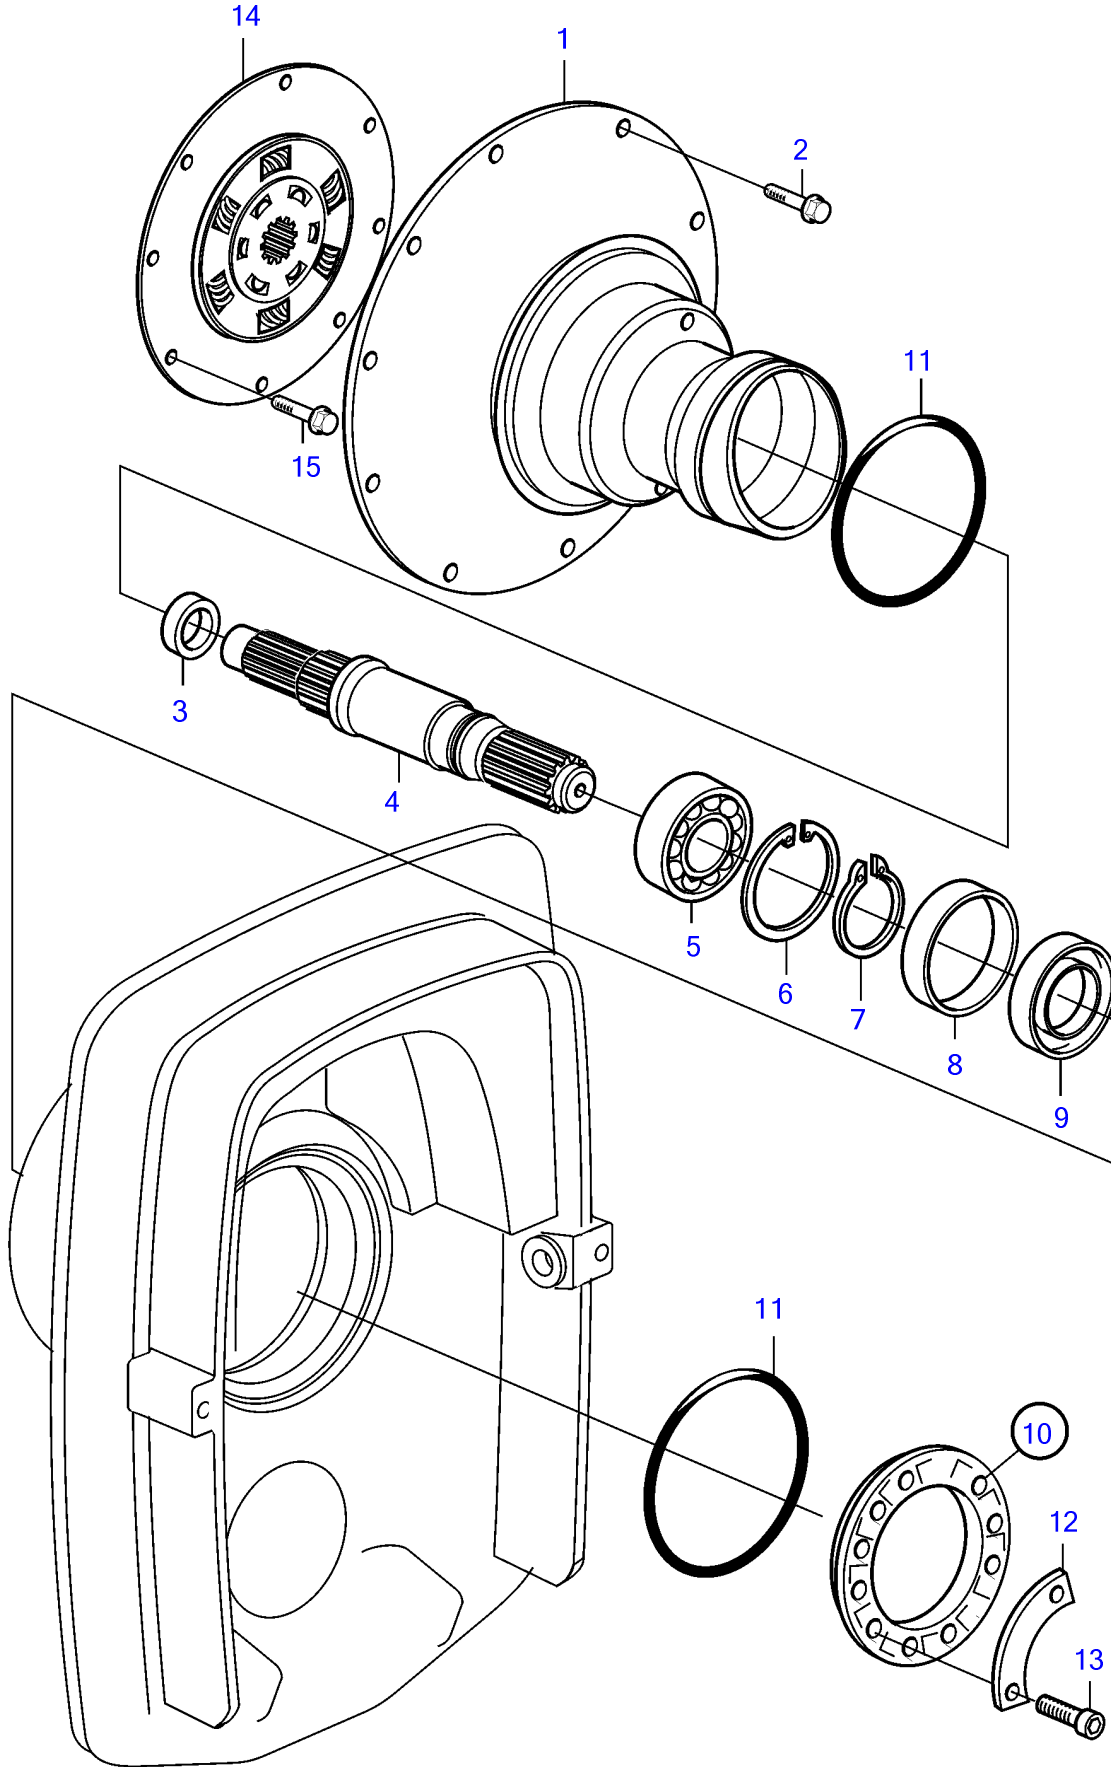

DP-D1, DPX

25754

Upd:2011-09-28

25754

7742700-44-1767

DP-D1, DPX

REF	PART NO.	QTY	DESCRIPTION	NOTES
1	872836	1	Flywheel housing	Repl by 3860991
	3860991	1	Flywheel housing	
2	946752	10	Flange screw	L=35mm
	946752	9	Flange screw	L=35mm, alt AD31
	965185	1	Flange screw	L=40mm, alt AD31
3	872761	1	Bushing	
4	873013	1	Primary shaft	
5	184841	1	Ball bearing	
6	914533	1	Snap ring	
7	914462	1	Snap ring	
8	872991	1	Bushing	
9	958860	1	Sealing ring	
10	854317	1	Clamping ring kit	
11	813967	2	• Rubber ring	
12	806624	3	• Striker plate	
13	191844	6	• Hexagon screw	
14	855389	1	Absorber	D31
	855617	1	Oscillation damper	D41
15	946173	6	Flange screw	